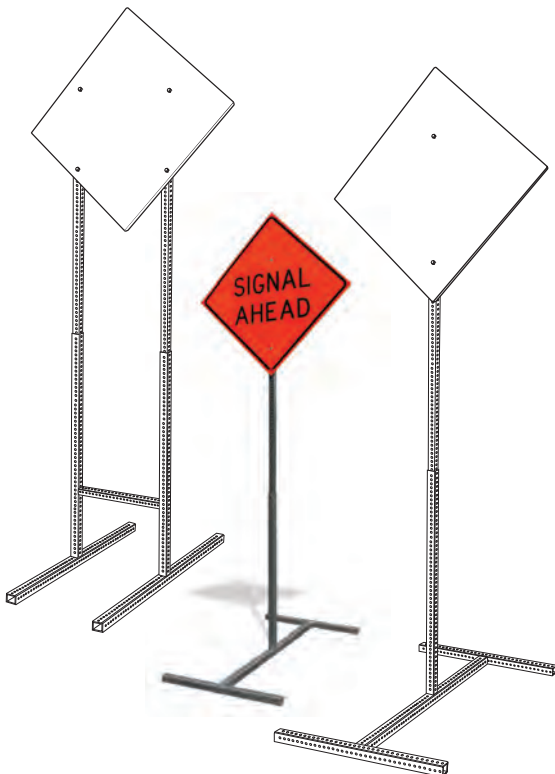

TELESPAR® TEMPORARY SIGN SKIDS

Reusable, Adjustable & Easy to Assemble

Nobody likes construction delays, the sooner the job is completed, the better it is for everyone. Telespar temporary sign skids can help you get the job done quicker. This easy to assemble, simple to maneuver system, enables you to set up and reposition your signage quickly, allowing more time for performing the task at hand.

To fulfill your temporary sign skid needs, visit atc-mechanical.com/telespar or call 800-882-5543.

FEATURES AND BENEFITS

- No need to drive posts into the ground
- Crash worthy
- Detachable leg allows compact stacking
- Reusable
- Repositionable as construction site moves
- Available in single or double post
- Adjustable feet adapt to differences in terrain for stability
- Telescopic for varied sign heights
- Available in pre-assembled kits and easy to assemble pre-manufactured components
- FHWA & NCHRP 350 Approved